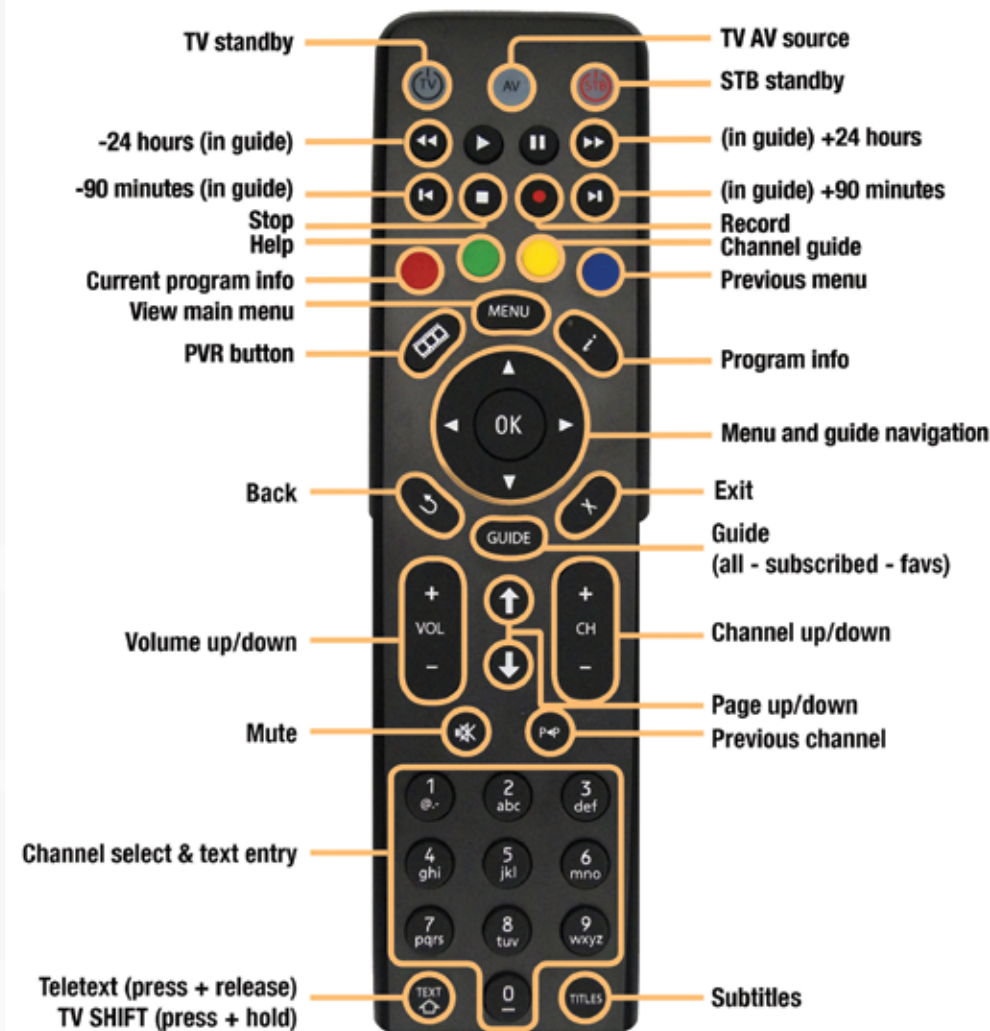

PREMIUM CHANNELS

(Additional Charges Apply)

500	HBO	555	MAX Latino	573	FLIX W
501	HBO 2	556	5StarMAX	581	STARZ
502	HBO Signature	557	OuterMAX	582	STARZ in Black
503	HBO Family	560	SHOWTIME	583	STARZ Kids & Family
504	HBO Comedy	561	SHOWTIME 2	584	STARZ Edge
505	HBO Zone	562	SHOWTIME Showcase	585	STARZ Cinema
506	HBO W	563	SHOWTIME Extreme	586	STARZ Comedy
507	HBO 2 W	564	SHOWTIME Beyond	587	STARZ W
508	HBO Signature W	565	SHOWTIME W	590	STARZ ENCORE
509	HBO Family W	566	SHOWTIME 2 W	591	STARZ ENCORE Action
550	Cinemax	567	SHOWTIME Show. W	592	STARZ ENCORE Classic
551	More MAX	568	SHOWTIME Ext. W	593	STARZ ENCORE Suspense
552	Action MAX	570	TMC	594	STARZ ENCORE Black
553	Thriller MAX	571	TMC Extra	595	STARZ ENCORE Westerns
554	Movie MAX	572	FLIX	596	STARZ ENCORE Family
				597	STARZ ENCORE W

PREMIUM HD CHANNELS

700	HBO HD	781	STARZ HD
750	Cinemax HD	790	STARZ ENCORE HD
760	SHOWTIME HD		

Remote Control

office **(563) 427-3222**
toll-free **(800) 369-9131**

115 West Main St.
P.O. Box 250
Hawkeye, IA 52147

HawkeyeTelephone.com